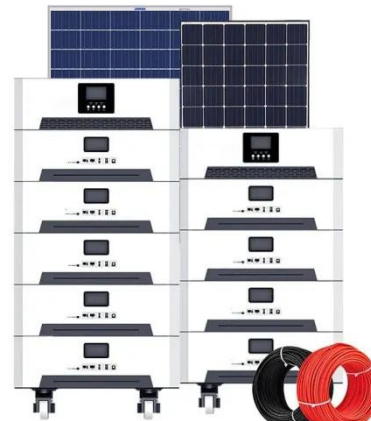

Telecom and Network Equipment Cabinets and Racks

ICEcube delivers industry-leading NEMA Cabinets and Racks designed to safeguard critical rack-mount equipment and batteries. With advanced environmental barrier control and durable construction, our ...

[Learn More](#)

24U 750mm Wide x 600mm Deep IP54 IP55 Outdoor Cabinet...

AZE's 24U outdoor telecom enclosure with 800W air conditioner is designed to

house a variety of telecommunication equipment with 19" or 23" rack rail, standard features that include HVAC climate ...