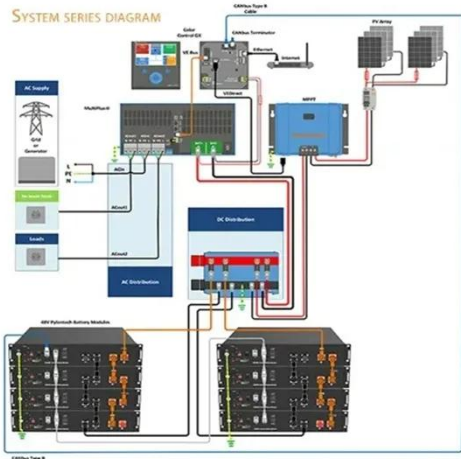

IP54 Communication Power Cabinet for Network Equipment Room

IP54 Communication Power Cabinet for Network Equipment Room

30ru IP55 IP54 Waterproof Power Supply Network ...

AZE 30RU IP55 IP54 Power Supply Network Telecom Enclosure ...

[Learn More](#)

19-inch server cabinets according to IP54 standard

IP54 - IP 66 server cabinet from Lehmann IT An IP54 server cabinet from Lehmann IT offers excellent protection for your IT equipment against all external influences. In our range, you will find a wide ...