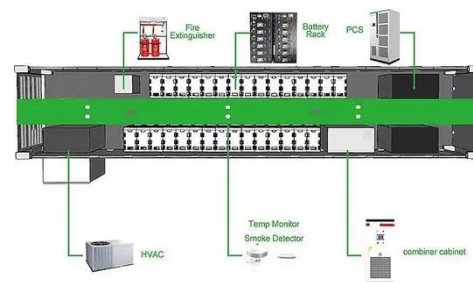

Energy Storage Enclosures/Cabinets , Modular Design to Meet ...

We have extensive manufacturing experience covering services such as battery enclosures, grid energy storage