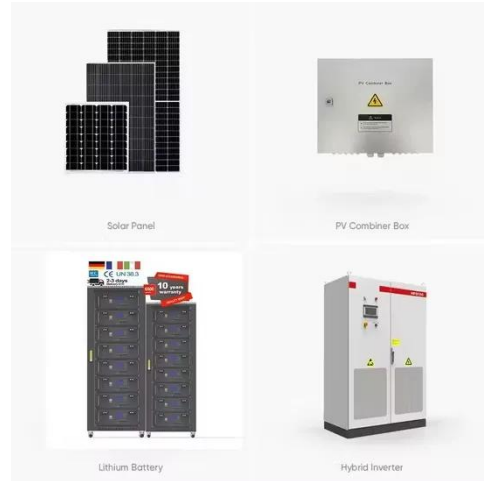

Read more

[Learn More](#)

Indonesia Maps & Facts

Covering an area of 1,904,569 sq. km, Indonesia comprises over 17,504 islands and is by far the largest and the most varied archipelago on Earth. Located on the north-western coast of ...

[Learn More](#)

Contact Us

For catalog requests, pricing, or partnerships, please visit:
<https://v4venison.co.za>