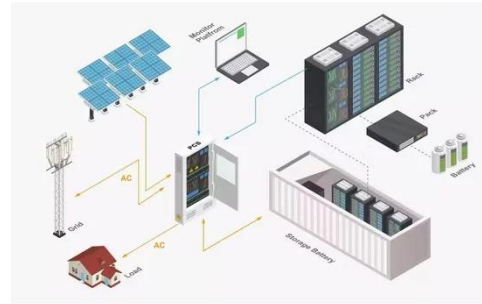

42U Server Rack Cabinet, 1200mm depth, Glass Front Door and Perf.

Our 42U server rack cabinet has a glass front and perforated French rear doors to facilitate airflow. Quick-release, lockable side panels allow for easy access, while increased depth allows for cable ...

[Learn More](#)

52U , 52U Server Rack Cabinet , 52U Data Center ...

AZE's 52U 800mmWide x1200mmDeep server rack cabinet shall ...

[Learn More](#)

Deep 1200mm Network Rack for Industrial Automation Systems

Deep 1200mm Network Rack for Industrial Automation Systems, Find Details and Price about Network Cabinet Server Rack from Deep 1200mm Network Rack for Industrial Automation Systems - Ningbo ...

[Learn More](#)