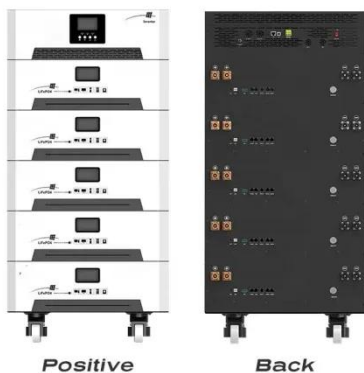

default ...

[Learn More](#)

5 Uses for Substation Control Buildings for Renewable Energy

Trachte's prefabricated buildings support solar, wind, and battery energy storage systems through substation interconnection. Here we list the five main uses for substation control buildings for ...

[Learn More](#)

Download and install Google Chrome

How to install Chrome Important: Before you download, check if Chrome supports your operating system and you've met all other system requirements.

[Learn More](#)

Renewable Energy Engineering , Electrical Solutions

As an electrical contractor specializing in renewable energy, we provide full-service substation construction and high-