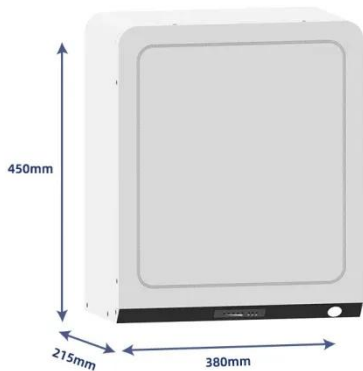

projects. Our renewable energy systems use the latest technologies and continuously adapt ...

[Learn More](#)

Four Overlooked BESS Project Requirements

With energy storage growing as a critical asset to the grid, it is important to understand these four BESS requirements to avoid unexpected costs or schedule delays.

[Learn More](#)

Google Play Learning Center

To protect your privacy, safety, and security, before you install an app, evaluate its safety through the app's Data safety section. You can also set up a family group and use tools and settings to set ...

[Learn More](#)