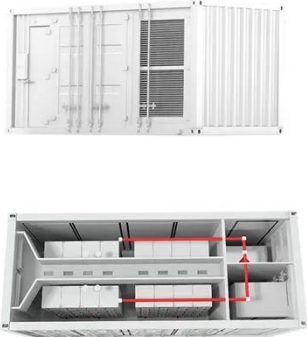

Battery Storage Cabinet

Supports hybrid AC/DC input, including AC220V, DC48V, and DC110V, compatible with grid, solar, or backup power sources. Double-layer insulated cabinet design provides thermal stability and extends ...

[Learn More](#)

AC/DC Integrated Cabinet Market

"The density and power requirements of 5G radio units, coupled with stringent space constraints at cell sites, make integrated AC/DC cabinets not just preferable, but essential," confirms ...

[Learn More](#)

Direct Current for Data Centers

ABB offers a total ev charging solution from compact, high quality AC wall boxes, reliable DC fast charging stations with robust connectivity, to innovative on-demand electric bus charging systems, ...

[Learn More](#)

Attom Micro Data Center Product Brochure

Attom Edge Micro Data Center is a plug and play, fully integrated solution with built in cabinet, uninterrupted power, precision cooling, monitoring, fire