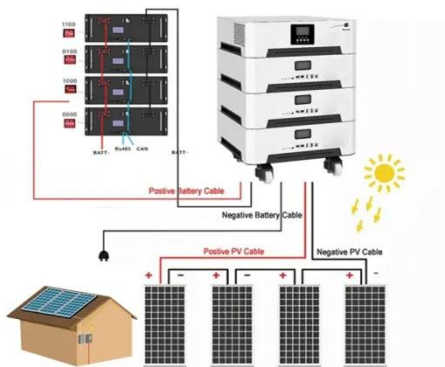

pickup design, combined with intelligent load management, greatly improves charging efficiency and is suitable for a variety of scenarios such as education, enterprise, ...

[Learn More](#)

Fastest EV charging in America , Gravity

Gravity proprietary DEAPs can charge all vehicles on the road today at their maximum speed. Power cabinets, installed up to 500ft away, flexibly allocate power to chargers and can integrate with building power supplies.

[Learn More](#)

vSECC , Control Units for Charging Stations and Wallboxes

By controlling up to two charge points in parallel, vSECC is specially designed to meet the requirements of public or semi-public fast charging stations and controls the necessary high-level communication.

[Learn More](#)

Contact Us

For catalog requests, pricing, or partnerships, please visit: