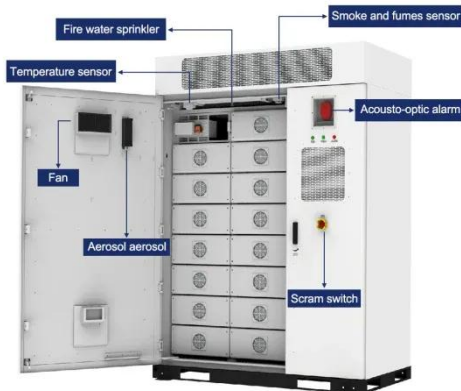

A DC energy storage cabinet can mitigate disruptions caused by fluctuations in power generation, providing essential support during peak demand times. This ensures a stable and

...

[Learn More](#)

Solar Battery Cabinet Equipment Enclosures for on-grid or off-grid

The cabinet save time on-site and provide the customer with a neat, safe enclosure for their solar system installation. Our solar battery cabinet systems are storing Pylontech lithium-iron phosphate ...

[Learn More](#)

Boost Your Solar Investment with the Best Energy Storage Cabinet

One of the most effective ways to do this is by incorporating an outdoor energy storage cabinet into your solar power system. This article explores how the right outdoor energy storage ...

[Learn More](#)