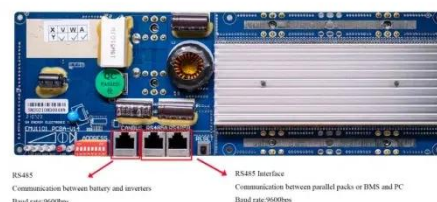

BESS Battery Energy Storage Cabinet 200kWh Jamaica

With its factory-direct pricing, high efficiency, long lifespan, and safety,