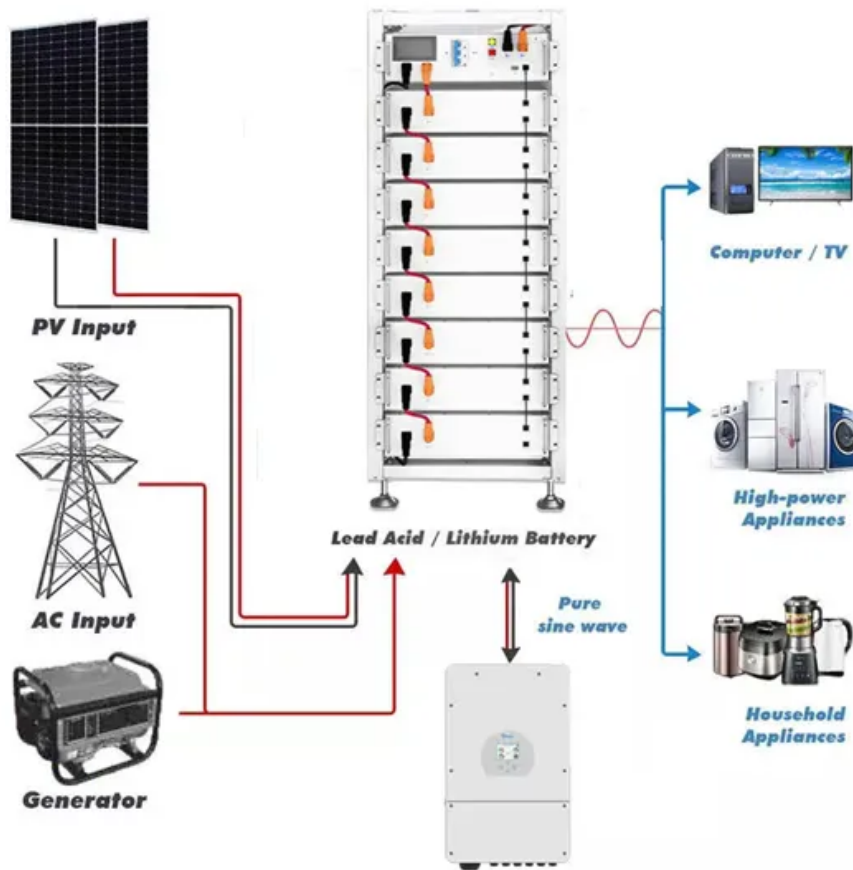

# Jamaica integrated energy storage cabinet 200kW

## Jamaica integrated energy storage cabinet 200kW

---