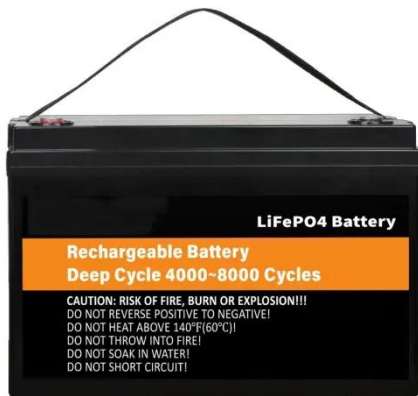

Outdoor Telecom Cabinet

Discover outdoor telecommunication cabinets with IP55/IP65 ratings, aluminum or steel construction, and cooling systems for telecom pedestals--ideal for 5G, FTTH, and