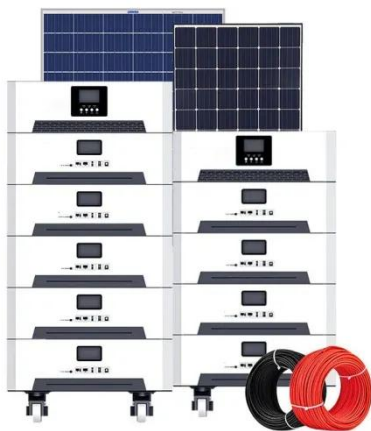

Power Distribution and Railway Management , Swartz Engineering

Swartz Engineering specializes in cutting-edge power distribution solutions tailored to railway management. Our advanced technologies help railway operators overcome challenges and ...

[Learn More](#)

Advanced Railway Technologies and Solutions ,ABB

We design, manufacture, and service components for diverse railway systems, including urban, intercity, and high-speed networks for rail infrastructure and rolling stock, ensuring safe and ...

[Learn More](#)

All-in-One Energy Storage Cabinet & BESS Cabinets , Modular, ...

Featuring lithium-ion batteries, integrated thermal management, and smart BMS technology, these cabinets are perfect for grid-tied, off-grid, and microgrid applications. Explore reliable, and IEC ...

[Learn More](#)