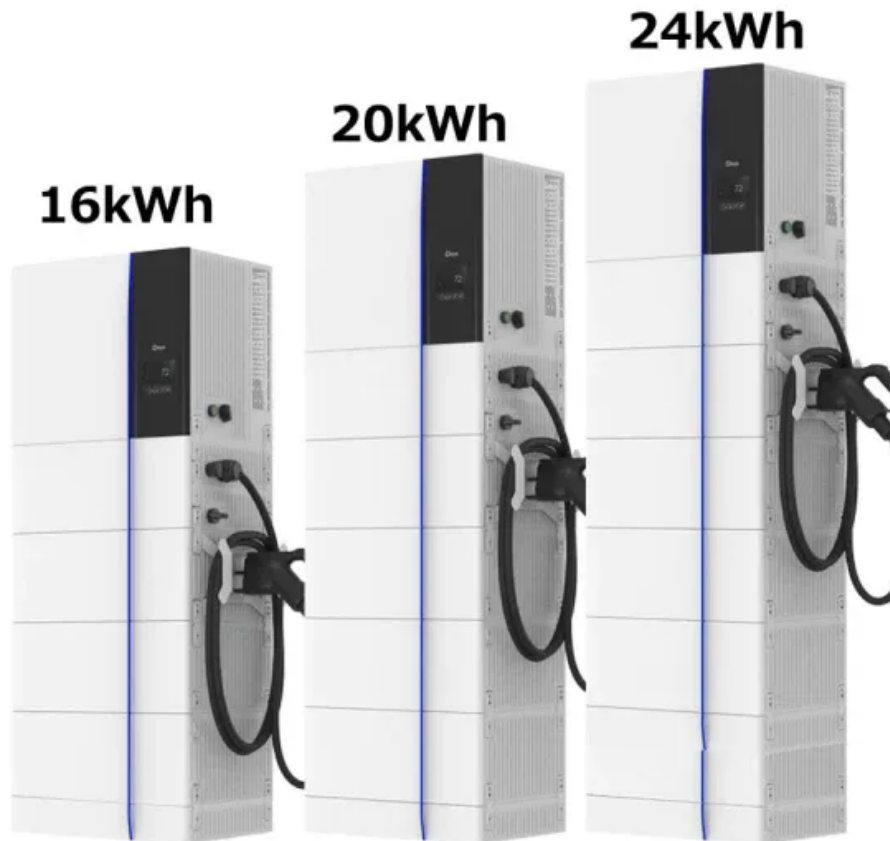

Large power energy storage cabinet