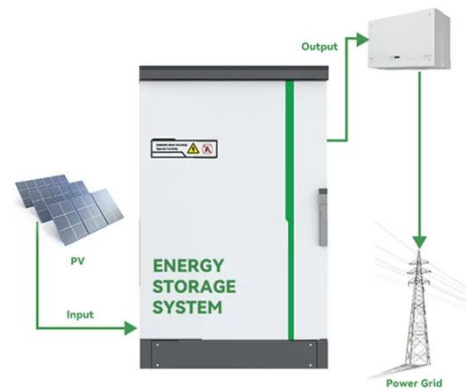

Small Cell Base Station

Experience CableFree's 4G & 5G LTE Small Cell outdoor base stations with software-defined radio for great flexibility, high performance & low operation costs.

[Learn More](#)

5G Small Cell Base Station Radios

CableFree offers Band 46 5GHz LTE Base Station and Outdoor CPE devices for 4G/LTE operation in Unlicensed 5GHz spectrum, enabling smaller operators and private customers to build LTE without ...

[Learn More](#)

5G SmartPod & SmartPole Radios

Our Small Cell solutions use the latest 5G technology with transmit powers up to 4x 10W outdoors for high capacity, local area networking, with Software Defined Radio & Software Defined Networking ...

[Learn More](#)

Home Energy Storage (Stackble system)

High Efficiency

Easy installation

Safe and Reliable

Perfect Compatibility

Product Introduction

- Scalable from 10 kWh to 50 kWh
- Self-Consumption Optimization
- Integrated with inverter to avoid the compatibility problem
- LFP Battery, safest and long cycle life
- Stackable design, efficiency installation
- Capable of High-Powered, Emergency-Backup and Off-Grid Function

Soetek's Highly Integrated Telecom Power System Solves Outdoor Base

Soetek's 5G base station power system, with its highly integrated design, injects stable and robust vitality into 5G base stations worldwide, supporting the