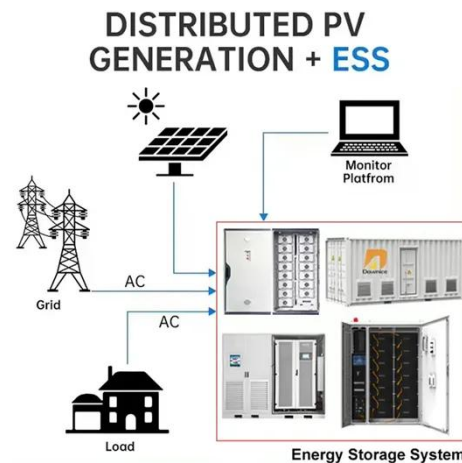

LONGi Solar Domestic 535W 144 Half-Cell Silver Bifacial Solar Panel

Greentech Renewables supplies LONGi Solar Domestic 535W 144 Half-Cell Silver Bifacial Solar Panel, LR5-72HBD-535M