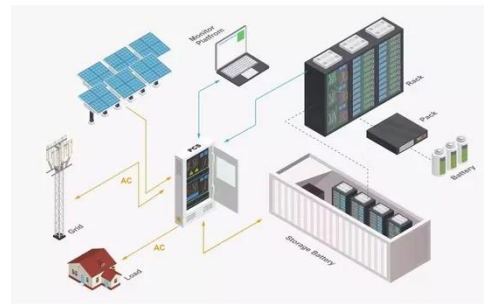

Maldives home inverter brand

Overview

It comes with a wide voltage range design ensures protection against unpredictable surge or fluctuations in voltage thus safeguarding the AC. Features Technical Details 1 Indoor Unit, 1 Outdoor Unit, Inter Connecting Pipe, 1 Remote, User Manual, 1 Warranty Card. 9000 BTU AC (Inverter) SKU: 47935 INVERTER-XTREME SERIES Model no: MSXS-10CRDN8 Brand: MIDEA ALU: 21972 Size: 9000BTU Basic installation does NOT INCLUDE: AC removal, Casing works, Extending pipes and any kind of carpentry. Features Econo Mode: This function limits both the maximum running current and. Saving more energy and fast cooling your. Bless Maldives has the best range of Air Conditioner found online from a wide range of brands. Stay cool and comfortable with our energy-efficient ACs.

Maldives home inverter brand

Blue Star Inverter Split Air Conditioner 12000 BTU

Super Quiet 3 Star Inverter Split Air Conditioner has unique 4-in-1 cooling mode to run your AC at 4 different capacities as per the desired comfort. It comes with a wide voltage range design ensures ...

[Learn More](#)

Amaz Inverter Air Conditioner 9000 BTU

Our Split AC units are available in 9,000 BTU and 12,000 BTU models. Each AC comes with a basic installation kit that includes: o 10 ft copper pipe. o Electrical wire. o Wall mounting bracket. Installation ...