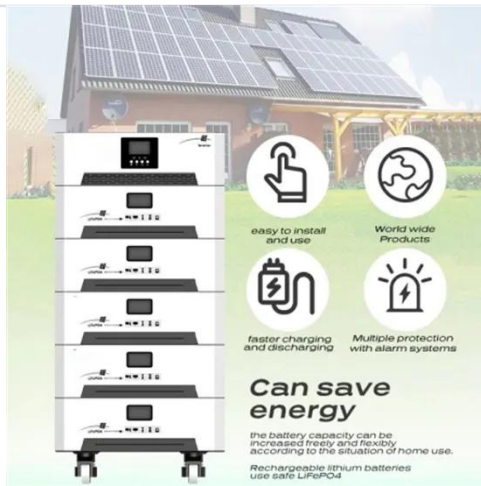

To Strive forward No Energy Waste

- ✓ All in one
- ✓ 100~215kWh High-capacity
- ✓ Intelligent Integration

readily scalable to meet demands such as a 100kwh battery storage requirement.

[Learn More](#)

215kWh Smart PV Ess Cabinet

All-in-one Design Integrated PV and storage system with super wide PV input voltage Small footprint and IP54 protecting grade for outdoor installation environment; Safe & Reliable High-performance ...

[Learn More](#)

Energy Storage Solution (ESS) , HUAWEI Smart PV Global

Huawei's Smart String Grid-Forming ESS ensures robust protection through five layers of integrated safety design, from individual cells, battery packs, racks, systems, and the grid.

[Learn More](#)

Contact Us

For catalog requests, pricing, or partnerships, please visit:
<https://v4venison.co.za>