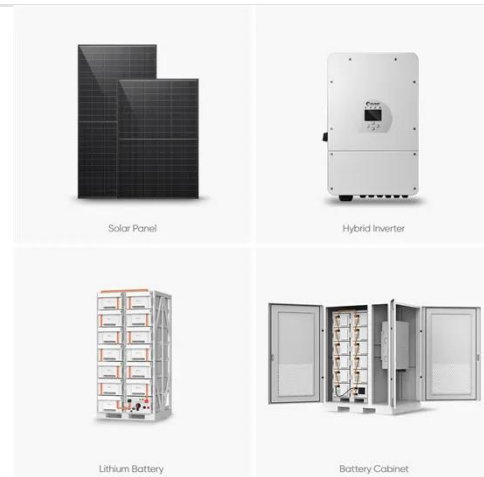

Mali smart pv-ess integrated cabinet off-grid type

Mali smart pv-ess integrated cabinet off-grid type

Max-Solaris Intelli-PV ESS Cabinet

Max-Solaris Intelli-PV ESS Cabinet Multi-dimensional integration :Advanced DC coupling seamlessly integrates PV and storage; 20ms auto-switching between grid-connected and off-grid modes.

[Learn More](#)

ESS-GRID Cabinet Brochure EN-250106

The ESS-GRID Cabinet series are outdoor battery cabinets for small-scale commercial and industrial energy storage, with four different capacity options based on different cell compositions, 200kWh, ...