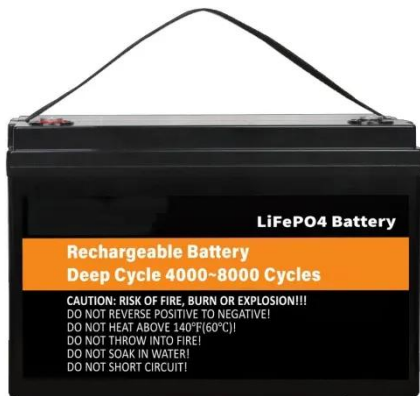

more.

[Learn More](#)

Storage - LEDADVANTAGE

Black Recessed Side Pocket (415mm x 167mm) $74.90 Add to cart Italian Manufactured Large 280mm x 380mm Marine Recessed Tackle/Storage Box Complete with 7 Internal Trays $195.90 Add to cart ...

[Learn More](#)

47605800 SSI Cargo recessed storage Box gloss WHT w/black net Marine

Our white recessed SSI cargo storage box, with a black net. SSI is a leader in the thermoforming industry. High gloss Acrylic capped white ABS; pre-drilled countersunk mounting ...

[Learn More](#)

Jensen Marine JSP20 Silver Waterproof Boat Device Storage ...

Jensen JSP20 Silver Waterproof Boat Device Storage Pocket Compartment Box Panel Box 4 x 6 Inch for Use with