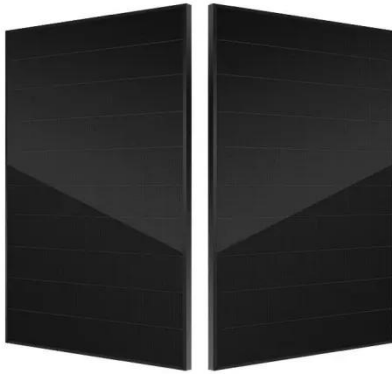

JMS2212, MSR2107, or MSR2007 Jensen Marine Stereos, with ...

[Learn More](#)

STORAGE & BOXES , Nautical accessories for boats

Storage boxes and access hatches of different shapes and dimensions, for any application inside your boat

[Learn More](#)

Contact Us

For catalog requests, pricing, or partnerships, please visit:
<https://v4venison.co.za>