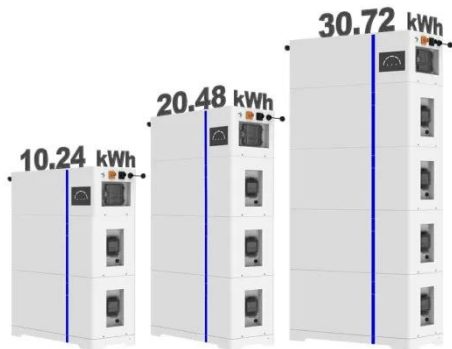

ESS

20% efficiency, it means 20% of the ...

[Learn More](#)

How Much Energy Does a Solar Panel Produce in 2025?

In 2025, standard residential solar panels produce between 390-500 watts of power, with high-efficiency models reaching 500+ watts. However, the actual energy output depends on multiple ...

[Learn More](#)