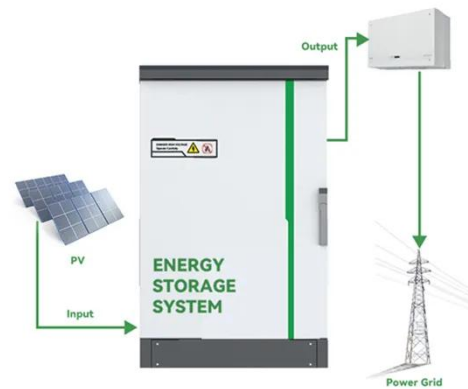

Mbabane photovoltaic energy storage cabinet 20kW

Top 10 Places To Visit In Mbabane

Here are the Top 10 Places to Visit in Mbabane that will make your visit unforgettable. 1. Swazi Market. Located right in the city center, the Swazi Market is the perfect starting point for your Mbabane ...

[Learn More](#)

Mbabane: Gateway to the Kingdom of Eswatini

Nestled in the scenic Dlangeni Hills, Mbabane, the executive capital of the Kingdom of Eswatini (formerly Swaziland), offers a charming introduction to this unique Southern African nation.

[Learn More](#)

THE 15 BEST Things to Do in Mbabane (2026)

Things to do ranked using Tripadvisor data including reviews, ratings, number of page views, and user location. 1. Sibebe Rock. The other option is to drive up to Sibebe resort and hike ...

[Learn More](#)

MBABANE SMART ENERGY STORAGE