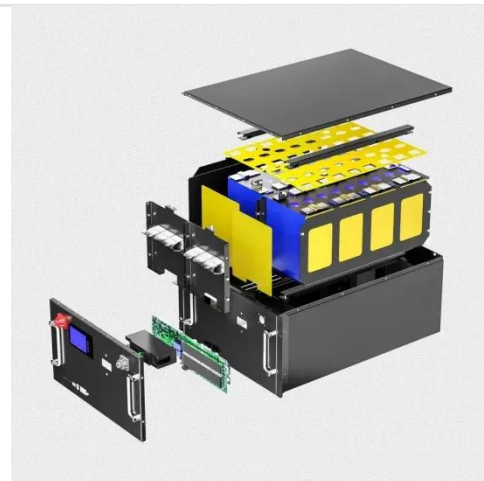

Mobile Outdoor Photovoltaic Cabinet for Island Use

Moodle for mobile

About the official Moodle app, plus anything else related to Moodle on mobile devices. If your organisation needs an app with custom branding please check the Branded Moodle app. ...

[Learn More](#)

Outdoor Cabinet Energy Storage System (ESS) for PV Storage

It integrates advanced energy storage management, photovoltaic charging, and real-time monitoring capabilities in one unit. The system's flexibility ensures that it can be customized to meet various ...

[Learn More](#)

Moodle app plans

Our mobile application is absolutely free for end users, including students and teachers. They have unrestricted access to all the features they need to access courses, at no cost. However, ...

[Learn More](#)

Home , Moodle downloads