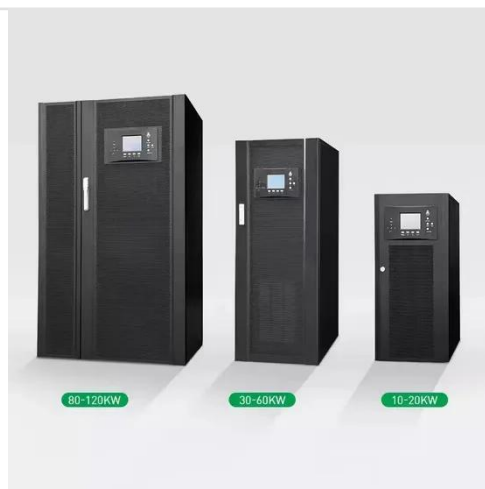

operation, or neighborhood network for reliable communication that'll instantly reach everyone all at once.

[Learn More](#)

Small Base Station Solutions for Modern Networks

Looking for reliable small base station equipment? Discover top-rated options with 5G compatibility, low latency, and rugged design. Click to explore high-performance solutions today!

[Learn More](#)

Contact Us

For catalog requests, pricing, or partnerships, please visit:
<https://v4venison.co.za>