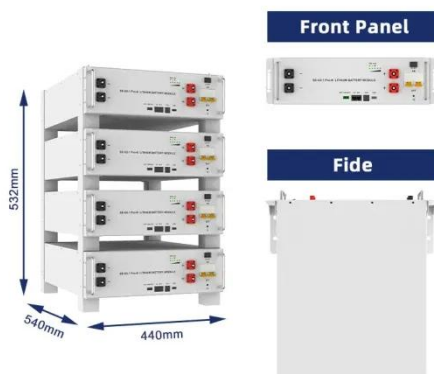

Cellular Tower and Signal Map

CellMapper is a crowd-sourced cellular tower and coverage mapping service.

[Learn More](#)

AntennaSearch