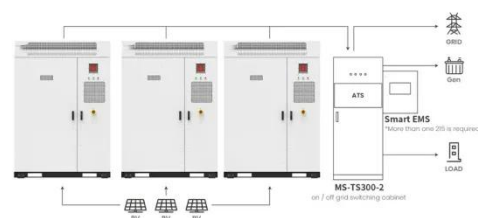

Application scenarios of energy storage battery products

Hoenergy Power

Explore high voltage battery packs, wall mounted lithium batteries, and ESS cabinets from Hoenergy -- your 2025 Global Tier 1 Energy Storage Provider.