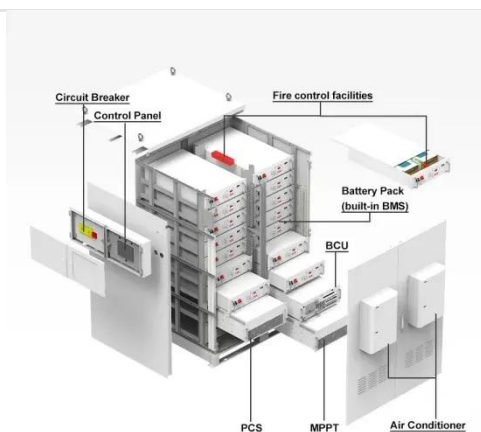

Best 12 Volt to 220 Volt Pure Sine Wave Inverters for Home and Travel

Finding a reliable 12 volt to 220 volt inverter is essential for converting DC power from batteries into steady AC power for various applications. Whether for home backup, RV trips, ...

[Learn More](#)

12V-220V/230V Battery Inverter , 3000 Watt Pure Sine Wave