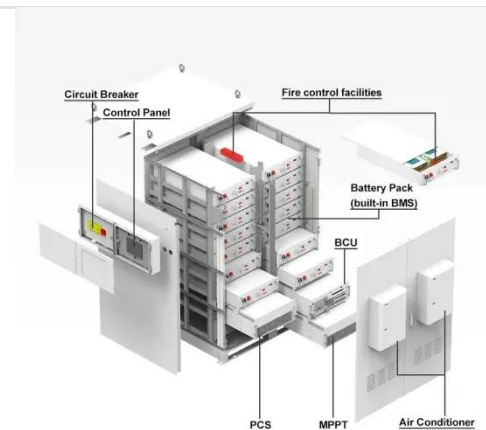

Can a PSU upgrade give stability to an unstable overclock?

1.35v is conservative, wayyy too conservative, its either stick to 1.25-1.3v for a slight overclock that prioritizes efficiency or balls to the walls overclock for max performance but slightly ...

[Learn More](#)