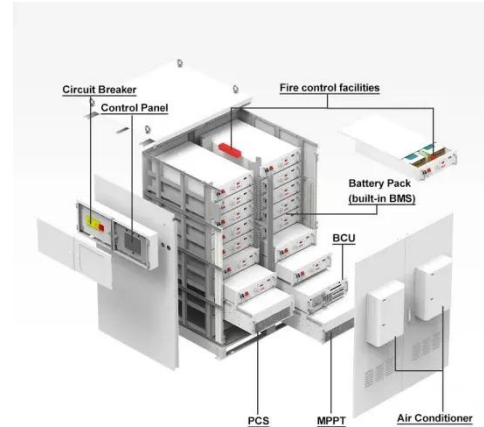

Skip to the end of the images gallery
Skip to the beginning of the images gallery

[Learn More](#)

Amazon : Outdoor Lighting Power Supply

DEWENWILS 120W Low Voltage Transformer with Photocell Sensor & Timer, 120V AC to 12V DC, Weatherproof Landscape Lighting Transformer for Spotlights, Garden Lights, Steplight, Billboard...

[Learn More](#)

Contact Us

For catalog requests, pricing, or partnerships, please visit:
<https://v4venison.co.za>