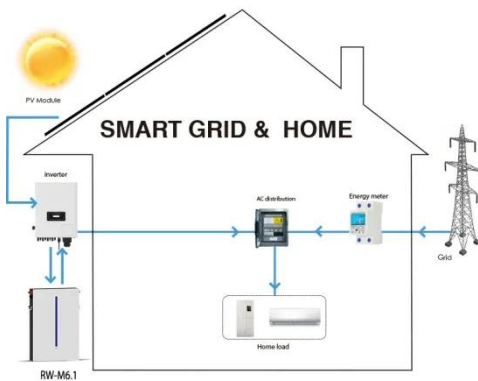

rows of PV panels, instead ...

[Learn More](#)

94 Panda Solar Stock Photos & High-Res Pictures

An aerial view of a panda-shaped solar power station on Jin Datong, Shanxi Province of China.

[Learn More](#)