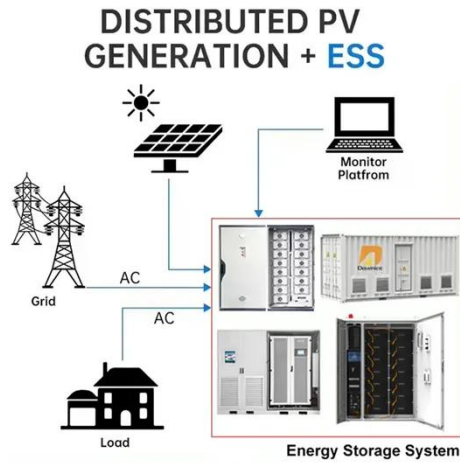

Photovoltaic panel 285w monocrystalline

Photovoltaic panel 285w monocrystalline

Trina Solar > 285 Watt Black Frame Solar Panel

Trina Solar 285 Watt Black Frame Solar Panel - BoB - TSM-285DD05A.05 o EcoDirect sells Trina Solar Panels at the lowest cost. Order Online or Call Us! 888-899-3509.

Trina Solar 285 Watt Black Frame Solar Panel - BoB - TSM-285DD05A.05 o ...

[Learn More](#)

285 Watt Solar Panel: An Efficient and Trusted Power Solution

A 285-watt solar panel provides sufficient energy for off-grid cabins, communication systems, and remote agricultural applications, offering consistent and reliable power supply.

[Learn More](#)

Solar World SW-285 60 Monocrystalline Cell Solar Panel 285-Watt ...

Description Solar World SunModule® Plus Solar panel has 60-monocrystalline cell that converts the highest amount of solar energy into electricity. It has reverse current rating of 25-Amps and voltage ...

[Learn More](#)

285 Watt Solar Panels: Complete 2025 Guide, Specs & Best Models

The 285 watt solar panel represents a significant milestone in photovoltaic technology, offering an optimal balance of power output, efficiency, and cost-effectiveness for both residential and ...