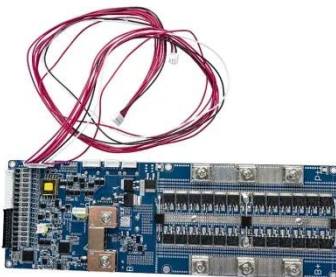

Photovoltaic panel 420wp

420W Solar Panel

Rosen Solar, with more than 4 automatic lamination lines, are professional manufacturer of solar panels with wide power range from 5w to 300W, 450W, 550W, 600W, 650W, 680W, 700W, 800W etc.

[Learn More](#)

420w solar panel for sale , Buy online for home, boat and RV

420W solar panels tend to weigh about 52 lbs, being approximately 82 inches long and 42 inches wide. Modules with this output rating are predominantly monocrystalline and usually have ...

[Learn More](#)

Sunpower 420Wp MAXEON-3-BLACK-40-YEAR-WARRANTY ...

420 Watt Sunpower solar panel with 22.2% efficiency, Mono cell, 25 year warranty. Get quote from nearest installer!

[Learn More](#)

---

420 Watt Solar Panels