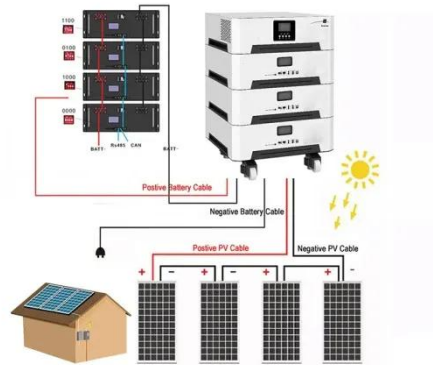

Heliene

Specially designed BiPV solar glass modules for greenhouses, Heliene's Greenhouse Integrated PV (GiPV) modules offer a sustainable alternative with no additional racking or support required.

[Learn More](#)