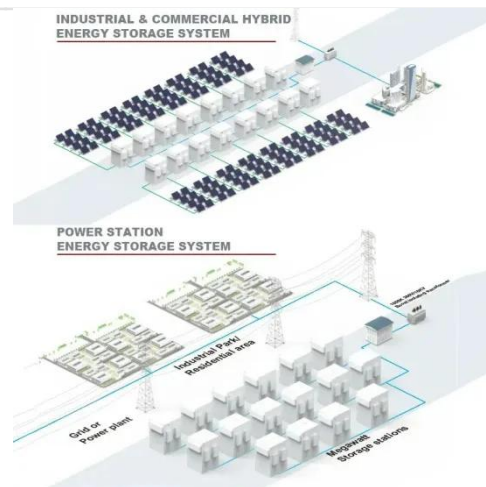

[Learn More](#)

8 Slots Battery Swapping Cabinet

Support remote software upgrade, remote grid power supply switch on and off, remote disable and enable specific slot.

[Learn More](#)

 **TAX FREE**

Product Model
HJ-ESS-215A(100KW/215KWh)
HJ-ESS-115A(50KW 115KWh)