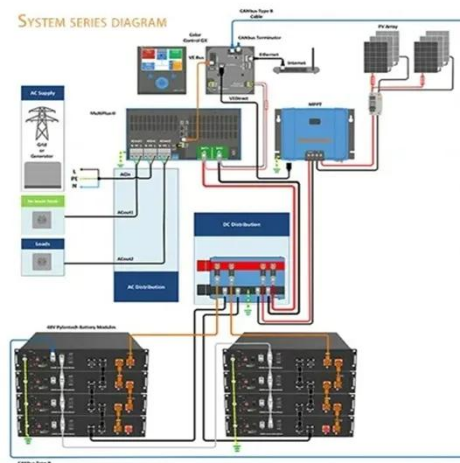

How to connect inverter to battery: a step-by-step guide for safe and

We'll explore how to connect inverter to battery, its purpose, and the tools needed for a proper and safe connection. Connecting an inverter to a battery is a crucial step in setting up a ...

[Learn More](#)

Connecting an inverter battery: a visual guide