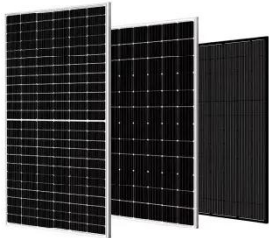

battery energy storage systems that scale to your needs. It comes with smart functionality like time shift and peak shaving to reduce your energy cost, and it's ...

[Learn More](#)