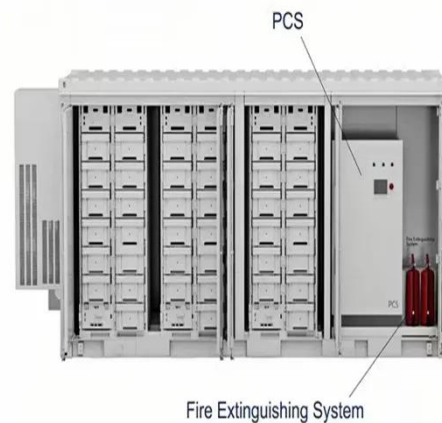

50 to 200kW Battery Energy Storage Systems

Discover the MEGATRON Series - 50 to 200kW Battery Energy Storage Systems (BESS) tailored for commercial and industrial applications. These systems are install-ready and cost-effective, offering ...

[Learn More](#)

200kWh-241kWh High Voltage