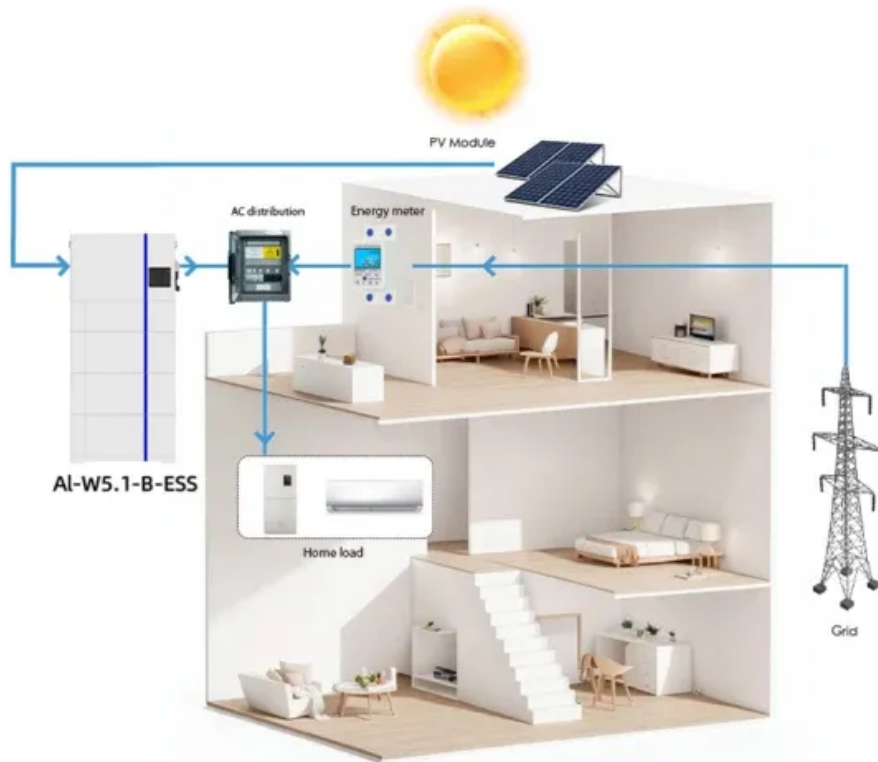

# Sanjing solar inverter 50kW

**SMART GRID & HOME**

### Sanjing 50kw inverter

Discover the SAJ R5 Series smart solar inverter with 0.7-8kW output, high efficiency, lightning protection, and smart monitoring for reliable home solar systems.

[Learn More](#)

### **SAJ R6 On Grid Inverter , 5-50kW High-Efficiency Solar**

The SAJ R6 on-grid inverter offers 5-50kW output, up to 98.8% efficiency, built-in AC & DC surge protection, and optional AFCI for safe, reliable, high-yield

### 50000 Watt DC Solar Inverters

The SMA Sunny Tripower Core1 50-US is a grid-tied 50,000 watt (50 kW) AC output PV solar inverter designed for commercial rooftops, carports, ground mount and repowering legacy solar projects.