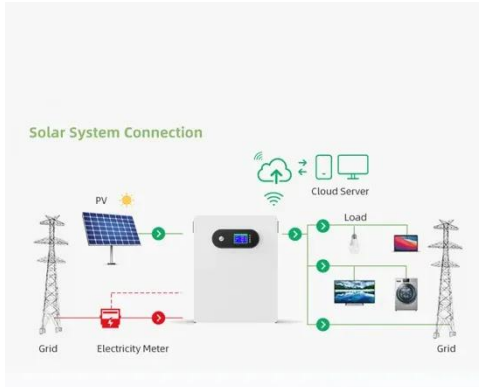

Saudi Power Cabinet 200kWh