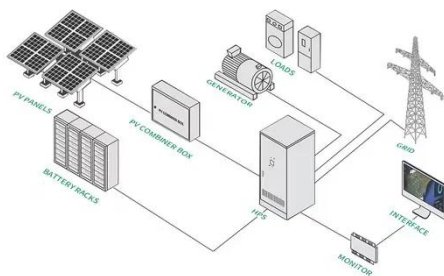

"Designing the plant in the shape of a panda could inspire young people and get them interest in the applications of solar power," said Panda Green Energy's CEO, Li Yuan, last year.

[Learn More](#)

China grew bored of traditional solar farm layouts and created one

Instead of aligning the solar arrays in rows and columns to form a grid, a Chinese company proposed an innovative design for the 50MW solar farm in Datong, China: that of a giant panda.

[Learn More](#)

Power plant profile: Datong Panda Solar PV Park, China

Datong Panda Solar PV Park is a ground-mounted solar project which is planned over 248 acres. The project is expected to supply enough clean energy to power 10,000 households, to ...

[Learn More](#)