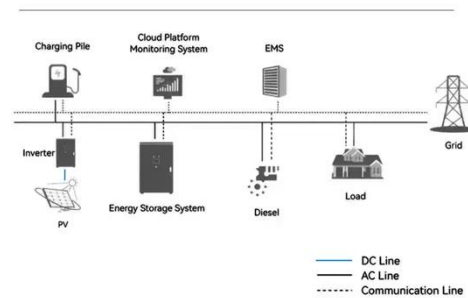

[Learn More](#)

Solar Water Pump Inverter

Solar pumping system converts solar energy directly into electric energy, and then drives motors to drive water pumps to pump water from deep wells, rivers, lakes and other water sources.

[Learn More](#)

Control of Three-Phase Grid Fed-BES Based Multiple Solar Water Pumps

This paper presents a hybrid control architecture aimed at ensuring balanced power sharing among multiple interfacing inverters feeding the multiple water pumps, residential loads while ...

[Learn More](#)

BESS Container with Water Treatment Integration: How to Nail the ...

Enter BESS Container with Water Treatment Integration: the unsung hero that turns solar's inconsistency into a

non-issue. This paper dives into how these containers sync with 50-200 kW ...

[Learn More](#)

System Topology

Bess solar water pump inverter recommendation

To find the best solar pump inverters for 2025, we explore the latest advancements in inverter technology, their features, and what makes them stand out for water pump systems.