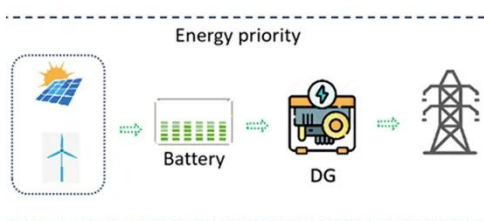

SL40 Solar powered 60W, 80W, or