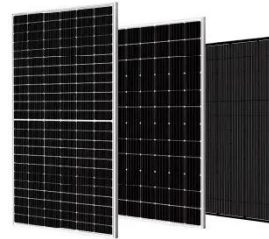

Energy Storage Equipment, Energy storage solutions, Lithium battery

To cope with the problem of no or difficult grid access for base stations, and in line with the policy trend of energy saving and emission reduction, Huijue Group has launched an innovative

...

[Learn More](#)