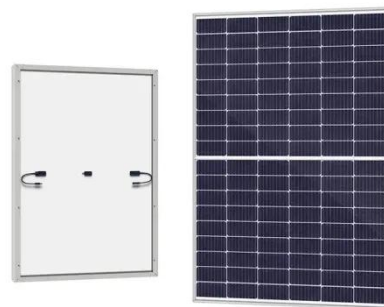

Solar energy storage cabinet solar power generation accessories side

Solar energy storage cabinet solar power generation accessories si

Off-grid energy storage cabinet for solar power generation

Off-grid energy storage cabinet for solar power generation -- PWM inverter technology, quasi-sine wave output, stable power supply.

[Learn More](#)

Solar Battery Storage Cabinet

The LZY solar battery storage cabinet is a tailor-made energy storage device for storing electricity generated through solar systems. They assure perfect energy management to continue power supply without interruption.

[Learn More](#)

Solar Battery Cabinet Equipment Enclosures for on-grid or off-grid

The cabinet save time on-site and provide the customer with a neat, safe enclosure for their solar system installation. Our solar battery cabinet systems are storing Pylontech lithium-iron phosphate (LiFePO) ...