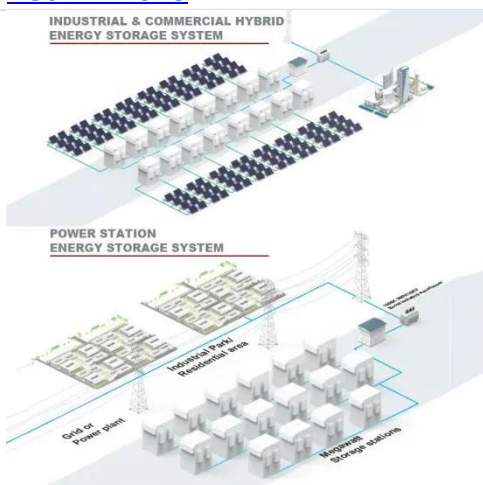

Solar panel 320 specifications

Prostar Monocrystalline Solar Panel 320W 72cell

High module conversion efficiency (up to 16.66%), through innovative manufacturing technology. perfect for rooftop installation. Impedance matching technology texturing allow for excellent performance in ...

[Learn More](#)

320 Watt Monocrystalline Solar Panel

Whether installing it on your house, commercial buildings, cabin homes, or powering your camping trip with RV solar panels, optimize your roof space and allow fewer modules per installation with this ...

[Learn More](#)

300 W - 320 W Poly-crystalline Solar Module

Electrical Characteristics SOLAR CELLS
Maximum Power (Pmax) Voltage at Pmax (Vmp) Current at Pmax (Imp) Open-Circuit Voltage (Voc) Short-Circuit Current (Isc) Maximum System Voltage (V DC) ...

[Learn More](#)