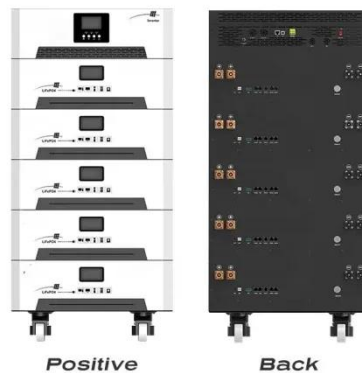

320 Watt Monocrystalline Solar Panel

Whether installing it on your house, commercial buildings, cabin homes, or powering your camping trip with RV solar panels, optimize your roof space and allow fewer modules per installation with this ...