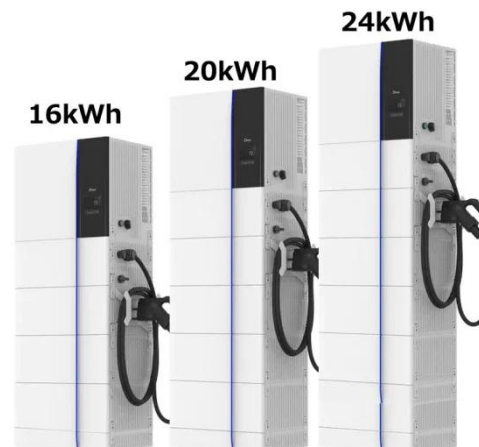

Communication Energy Cabinet

EK-SG-D03 integrates communication power supply, lithium battery, solar energy and wind energy. Through intelligent software control, it ensures green energy priority power supply, helping ...

[Learn More](#)

Why Solar Telecom Cabinets Are Game-Changing

Solar-powered telecom battery cabinets offer cost savings, eco-friendly energy, and reliable power for remote areas, revolutionizing telecom networks.

[Learn More](#)

An Efficient Off-grid Express Cabinet Based on Wind-solar Hybrid ...

The double-axis tracking solar panels or fixed photovoltaic panels can be used for different regions. At the same time, it can be combined with a near-ground and low-speed wind ...

[Learn More](#)

Solar-Powered Telecom Cabinet

With this solar-powered solution, telecom operators can reduce their reliance on the grid and ensure uninterrupted communication services even in remote areas. This telecom