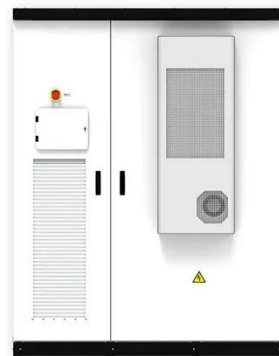

## Solar wireless solar-powered communication cabinet wind power

---

### Solar container communication station wind power storage ...

This large-capacity, modular outdoor base station seamlessly integrates photovoltaic, wind power, and energy storage to provide a stable DC48V power supply and optical distribution.

### Communication base station wind and solar hybrid site cabinet

The wind-solar-diesel hybrid power supply system of the communication base station is composed of a wind turbine, a solar cell module, an integrated controller for hybrid energy