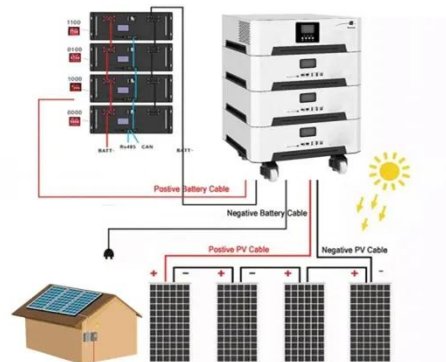

South Ossetia outdoor lithium battery station cabinet design

A range of outdoor energy storage battery cabinets and outdoor lithium battery cabinets are available in standard and custom configurations, can be pole-mounted or ground-mounted .