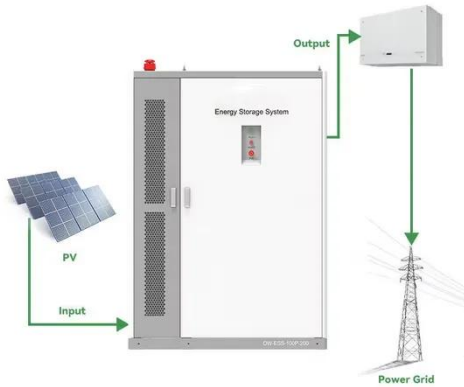

South asia off-grid bess cabinet dc

South asia off-grid bess cabinet dc

Custom BESS, China Lithium Battery factory, manufacturer

Easy to install and suitable for on grid, off grid, and hybrid systems, this cabinet supports real time monitoring, excellent heat dissipation, and strong load performance. OEM/ODM customization is ...

[Learn More](#)

All-in-One Energy Storage Cabinet & BESS Cabinets , Modular, ...

Featuring lithium-ion batteries, integrated thermal management, and smart BMS technology, these cabinets are perfect for grid-tied, off-grid, and microgrid applications. Explore reliable, and IEC ...

[Learn More](#)

BESS Commerical Energy Storage Cabinet System , AZE

AZE's all-in-one IP55 outdoor battery cabinet system with DC48V/1500W air conditioner is a compact and flexible ESS based on the characteristics of small C& I loads.