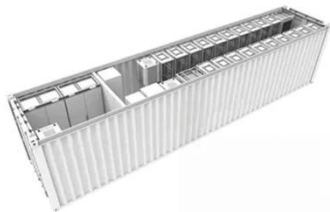

[Learn More](#)

TAX FREE

1-3MWh
BESS