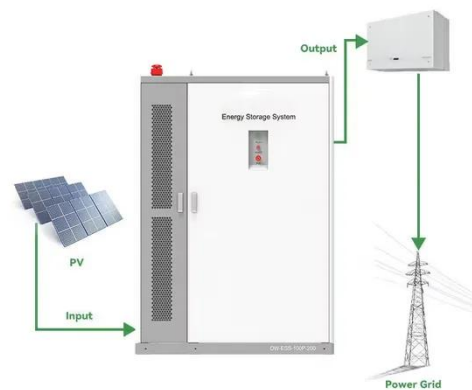

A complete list of "%" relative paths/variables in Windows Explorer

...

I would like to know the full list of variables that I can use in Windows