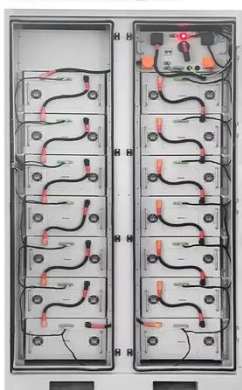

[Learn More](#)

To Strive forward No Energy Waste