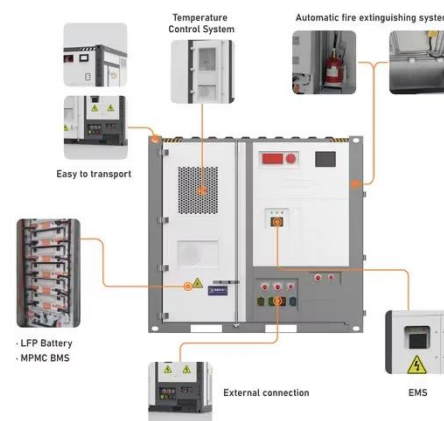

How does one change any of the values in the System Information ...

Is it possible to modify any of the values on the System Information window in Windows 10/11? I found some articles