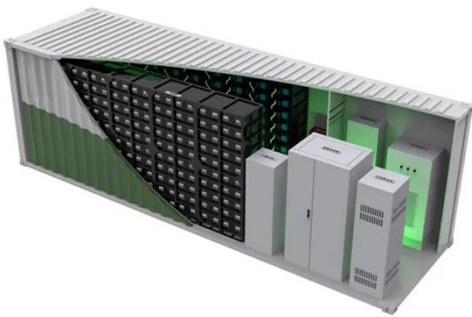

Moreover, the system supports the parallel connection of batteries and inverters, ...

[Learn More](#)

Telecoms Cabinet Manufacturing for Outdoor & Indoor , Machan ...

Machan takes pride in customization, providing tailor-made outdoor telecom equipment cabinet sizes and specifications based on the client's environmental conditions, location requirements, and specific ...

[Learn More](#)

Contact Us

For catalog requests, pricing, or partnerships, please visit:
<https://v4venison.co.za>