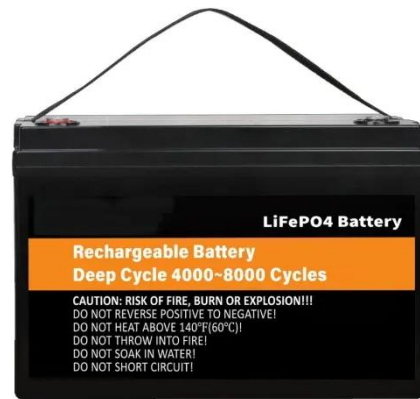

Site Battery Storage Cabinet, Base Station Energy Storage

A Site Battery Storage Cabinet is a modular energy backup unit specifically designed for telecom base stations. It houses lithium-ion batteries (typically LFP), BMS, EMS, and optional thermal ...

[Learn More](#)

A Comprehensive Guide to Telecom Battery Cabinets

Telecom battery cabinets come in various designs tailored for specific applications: Outdoor Cabinets: Built to withstand harsh weather conditions, these robust enclosures are ideal for ...

[Learn More](#)