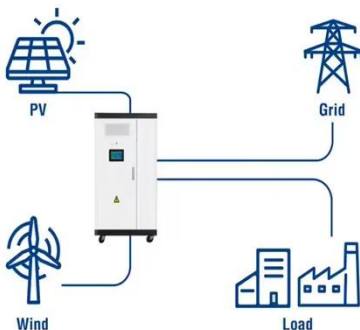

Telecom energy storage clean solar battery cabinet cabinet base station

Telecom energy storage clean solar battery cabinet cabinet base st

Telecom Energy Storage System (TESS), Telecom Lithium Battery

At GSL ENERGY, our telecom battery backup systems are already deployed across multiple continents, supporting telecom towers, network base stations, and remote telecom hubs.

[Learn More](#)

Utility-Scale ESS solutions

All-in-One Energy Storage Cabinet & BESS Cabinets , Modular, ...

Featuring lithium-ion batteries, integrated thermal management, and smart BMS technology, these cabinets are perfect for grid-tied, off-grid, and microgrid applications. Explore reliable, and IEC ...

[Learn More](#)

What are the base station energy

storage cabinets? , NenPower

Base station energy storage cabinets are critical components of telecommunications infrastructure designed to ensure reliable power supply, support renewable energy integration, ...

[Learn More](#)

Base Station Energy Cabinet

The Base Station Energy Cabinet is a fully enclosed, weather-resistant telecom energy cabinet designed to provide reliable power distribution and battery backup for outdoor communication networks.